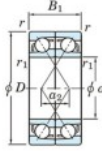

## Deep groove ball bearing single row 7321-DF-FY-JTEKT - 7321-DF-FY-JTEKT

<https://www.123bearing.eu/bearing-housing/deep-groove-bearing/single-row/7321-df-fy-jtekt>

Boundary dimensions

Angular contact bearings Face to face (DF)

Bearing No.	Boundary dimensions(mm)					Basic load ratings(kN)		Fatigue load factor	Limiting speeds(min-1)
	d	D	B	r (min)	r1 (min)	Cr	Cor	f0	Grease lub.
7321DF FY	105	225	98	3	-	422	386	15.5	2800

### PRODUCT FEATURES

Brand	JTEKT
N° Ean13	3616060653185
Inside diameter	105 mm
Outside diameter	225 mm
Thickness	98 mm
Limiting speed	2800 rpm
Dynamic load	422 kN
Static load	386 kN
Packaging	1

[contact@123bearing.eu](mailto:contact@123bearing.eu)