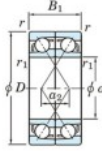

## Deep groove ball bearing single row 7321-DF-FY-JTEKT - 7321-DF-FY-JTEKT

<https://www.123bearing.eu/bearing-housing/deep-groove-bearing/single-row/7321-df-fy-jtekt>

Boundary dimensions

123 BEARING

Single row bearings Face to face (DF)

Bearing No.	Boundary dimensions(mm)					Basic load ratings(kN)		Fatigue load factor	Limiting speeds(min-1)
	d	D	B	r (min)	r1 (min)	Cr	Cor	f0	Grease lub.
7321DF FY	105	225	98	3	-	422	386	15.5	2800

### PRODUCT FEATURES

Brand	JTEKT
N° Ean13	3616060653185
Inside diameter	105 mm
Outside diameter	225 mm
Thickness	98 mm
Limiting speed	2800 rpm
Dynamic load	422 kN
Static load	386 kN
Packaging	1

[contact@123bearing.eu](mailto:contact@123bearing.eu)