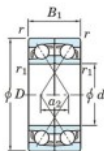

## Deep groove ball bearing single row 7321-CDF-FY-JTEKT - 7321-CDF-FY-JTEKT

<https://www.123bearing.eu/bearing-housing/deep-groove-bearing/single-row/7321-cdf-fy-jtekt>

Boundary dimensions

40-globe ball bearings Face-to-face (DF)

Bearing No.	Boundary dimensions(mm)					Basic load ratings(kN)		Fatigue load factor		Limiting speeds(min-1)
	d	D	B	r1(min)	r1(max)	Cr	Cor	Cu	f0	Grease lub.
7321CDF FY	105	225	98	3	-	452	413	16.6	13.4	3900

### PRODUCT FEATURES

Brand	JTEKT
N° Ean13	3616060653192
Inside diameter	105 mm
Outside diameter	225 mm
Thickness	98 mm
Limiting speed	3900 rpm
Dynamic load	452 kN
Static load	413 kN
Packaging	1

[contact@123bearing.eu](mailto:contact@123bearing.eu)