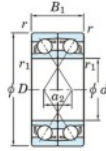

Deep groove ball bearing single row 7022-CDF-FY-JTEKT - 7022-CDF-FY-JTEKT

<https://www.123bearing.eu/bearing-housing/deep-groove-bearing/single-row/7022-cdf-fy-jtekt>

Boundary dimensions

Single ball bearings Face to face (DF)

Bearing No.	Boundary dimensions(mm)					Basic load ratings(kN)		Fatigue load factor		Limiting speeds(min-1)
	d	D	B	r1(min)	r1(max)	Cr	Cor	Cu	f0	Grease lub.
7022CDF FY	110	170	56	2	-	205	203	9.7	15.7	4600

PRODUCT FEATURES

Brand	JTEKT
N° Ean13	3616060653253
Inside diameter	110 mm
Inside diameter	4.331" inch
Outside diameter	170 mm
Outside diameter	6.693" inch
Thickness	56 mm
Thickness	2.205" inch
Limiting speed	4600 rpm
Dynamic load	205 kN
Static load	203 kN
Packaging	1