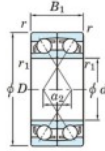

Deep groove ball bearing single row 7222-BDF-FY-JTEKT - 7222-BDF-FY-JTEKT

<https://www.123bearing.eu/bearing-housing/deep-groove-bearing/single-row/7222-bdf-fy-jtekt>

Boundary dimensions

(Single ball bearings Face to face (FF))

Bearing No.	Boundary dimensions(mm)					Basic load ratings(kN)		Fatigue load limit(kN)	factor	Limiting speeds(min-1)
	d	D	B	r1(min)	r1(max)	Cr	Cor	C0	f0	Grease lub.
7222BDF FY	110	200	76	2.1	-	298	270	12.7	-	2200

PRODUCT FEATURES

Brand	JTEKT
N° Ean13	3616060653260
Inside diameter	110 mm
Outside diameter	200 mm
Thickness	76 mm
Limiting speed	2200 rpm
Dynamic load	298 kN
Static load	270 kN
Packaging	1

contact@123bearing.eu