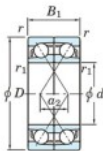

## Deep groove ball bearing single row 7322-BDF-FY-JTEKT - 7322-BDF-FY-JTEKT

<https://www.123bearing.eu/bearing-housing/deep-groove-bearing/single-row/7322-bdf-fy-jtekt>

Boundary dimensions

Single ball bearings Face to face (DF)

Bearing No.	Boundary dimensions(mm)					Basic load ratings(kN)		Fatigue load limit(kN)	factor	Limiting speeds(min-1)
	d	D	B	r1(min)	r1(max)	Cr	Cor	Cur	f0	Grease lub.
7322BDF FY	110	240	100	3	-	433	416	16.1	-	1900

## PRODUCT FEATURES

Brand	JTEKT
N° Ean13	3616060653291
Inside diameter	110 mm
Outside diameter	240 mm
Thickness	100 mm
Limiting speed	1900 rpm
Dynamic load	433 kN
Static load	416 kN
Packaging	1

[contact@123bearing.eu](mailto:contact@123bearing.eu)