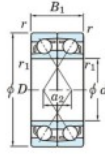

## Deep groove ball bearing single row 7322-DF-FY-JTEKT - 7322-DF-FY-JTEKT

<https://www.123bearing.eu/bearing-housing/deep-groove-bearing/single-row/7322-df-fy-jtekt>

Boundary dimensions

Single row bearings Face to face (DF)

Bearing No.	Boundary dimensions(mm)					Basic load ratings(kN)		Fatigue load factor		Limiting speeds(min-1)
	d	D	B	r1(min)	r1(max)	Cr	Cor	C0r	f0	Grease lub.
7322DF FY	110	240	100	3	-	472	452	17.5	-	2600

## PRODUCT FEATURES

Brand	JTEKT
N° Ean13	3616060653307
Inside diameter	110 mm
Outside diameter	240 mm
Thickness	100 mm
Limiting speed	2600 rpm
Dynamic load	472 kN
Static load	452 kN
Packaging	1

[contact@123bearing.eu](mailto:contact@123bearing.eu)