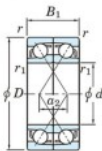

Deep groove ball bearing single row 7322-CDF-FY-JTEKT - 7322-CDF-FY-JTEKT

<https://www.123bearing.eu/bearing-housing/deep-groove-bearing/single-row/7322-cdf-fy-jtekt>

Boundary dimensions

Angular ball bearings Face to face (FF)

Bearing No.	Boundary dimensions(mm)					Basic load ratings(kN)		Fatigue load factor		Limiting speeds(min-1)
	d	D	B	r1(min)	r1(max)	Cr	Cor	Cu	f0	Grease lub.
7322CDF FY	110	240	100	3	-	505	484	18.8	13.4	3500

PRODUCT FEATURES

Brand	JTEKT
N° Ean13	3616060653314
Inside diameter	110 mm
Outside diameter	240 mm
Thickness	100 mm
Limiting speed	3500 rpm
Dynamic load	505 kN
Static load	484 kN
Packaging	1

contact@123bearing.eu