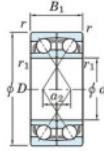

Deep groove ball bearing single row HAR-924-CDF-JTEKT - HAR-924-CDF-JTEKT

<https://www.123bearing.eu/bearing-housing/deep-groove-bearing/single-row/har-924-cdf-jtekt>

Boundary dimensions

(Single ball bearings Face to face (FF))

Bearing No.	Boundary dimensions(mm)					Basic load ratings(kN)		Fatigue load limit(kN) C ₁₀	factor f ₀	Limiting speeds(min-1) Grease Lub.
	d	D	B	r(min)	r1(min)	C _r	C _{0r}			
HAR924CDF	120	165	44	1.1	-	-	56.8	-	8.8	5900