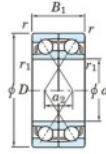

Deep groove ball bearing single row 7024-BDF-FY-JTEKT - 7024-BDF-FY-JTEKT

<https://www.123bearing.eu/bearing-housing/deep-groove-bearing/single-row/7024-bdf-fy-jtekt>

Boundary dimensions

Single ball bearings Face to face (FF)

Bearing No.	Boundary dimensions(mm)					Basic load ratings(kN)		Fatigue load factor		Limiting speeds(min-1)
	d	D	B	r1(min)	r1(max)	Cr	Cor	f0	f0	Grease lub.
7024BDF FY	120	180	56	2	-	176	186	7.85	-	2300

PRODUCT FEATURES

Brand	JTEKT
N° Ean13	3616060653352
Inside diameter	120 mm
Outside diameter	180 mm
Thickness	56 mm
Limiting speed	2300 rpm
Dynamic load	176 kN
Static load	186 kN
Packaging	1

contact@123bearing.eu