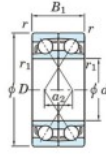

## Deep groove ball bearing single row 7024-DF-FY-JTEKT - 7024-DF-FY-JTEKT

<https://www.123bearing.eu/bearing-housing/deep-groove-bearing/single-row/7024-df-fy-jtekt>

Boundary dimensions

Single row bearings Face to face (DF)

Bearing No.	Boundary dimensions(mm)					Basic load ratings(kN)		Fatigue load factor		Limiting speeds(min-1)
	d	D	B	r1(min)	r2(min)	Cr	Cor	Cu	f0	Grease lub.
7024DF FY	120	180	56	2	-	196	206	9	-	3100

## PRODUCT FEATURES

Brand	JTEKT
N° Ean13	3616060653369
Inside diameter	120 mm
Outside diameter	180 mm
Thickness	56 mm
Limiting speed	3100 rpm
Dynamic load	196 kN
Static load	206 kN
Packaging	1

[contact@123bearing.eu](mailto:contact@123bearing.eu)