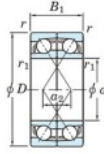

Deep groove ball bearing single row 7224-BDF-FY-JTEKT - 7224-BDF-FY-JTEKT

<https://www.123bearing.eu/bearing-housing/deep-groove-bearing/single-row/7224-bdf-fy-jtekt>

Boundary dimensions

Angular ball bearings Face to face (DF)

Bearing No.	Boundary dimensions (mm)						Basic load ratings (kN)		Fatigue load factor		Limiting speeds (min ⁻¹)
	d	D	B	r (min)	r1 (min)	r2 (min)	C _r	C _{0r}	f ₀	f ₀	Grease lub.
7224BDF FY	120	215	80	2.1	-	-	321	302	13.6	-	2100

PRODUCT FEATURES

Brand	JTEKT
N° Ean13	3616060653383
Inside diameter	120 mm
Outside diameter	215 mm
Thickness	80 mm
Limiting speed	2100 rpm
Dynamic load	321 kN
Static load	302 kN
Packaging	1

contact@123bearing.eu