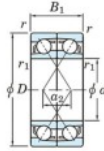

Deep groove ball bearing single row 7224-CDF-FY-JTEKT - 7224-CDF-FY-JTEKT

<https://www.123bearing.eu/bearing-housing/deep-groove-bearing/single-row/7224-cdf-fy-jtekt>

Boundary dimensions

Wider ball bearings Face to face (FF)

Bearing No.	Boundary dimensions(mm)					Basic load ratings(kN)		Fatigue load factor		Limiting speeds(min-1)
	d	D	B	r1(min)	r2(min)	C _{0r}	C _{0R}	f ₀	f ₀	Grease Lub
7224CDF FY	120	215	80	2.1	-	385	359	17.9	14.6	3800

PRODUCT FEATURES

Brand	JTEKT
N° Ean13	3616060653406
Inside diameter	120 mm
Outside diameter	215 mm
Thickness	80 mm
Limiting speed	3800 rpm
Dynamic load	385 kN
Static load	359 kN
Packaging	1

contact@123bearing.eu