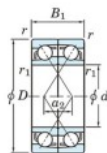

## Deep groove ball bearing single row 7324-DF-FY-JTEKT - 7324-DF-FY-JTEKT

<https://www.123bearing.eu/bearing-housing/deep-groove-bearing/single-row/7324-df-fy-jtekt>

Boundary dimensions

Single ball bearings Face to face (FF)

Bearing No.	Boundary dimensions(mm)					Basic load ratings(kN)		Fatigue load factor		Limiting speeds(min-1)
	d	D	B	r1(min)	r1(max)	Cr	C0r	fu	f0	Grease lub.
7324DF FY	120	260	110	3	-	500	504	18.9	-	2400

## PRODUCT FEATURES

Brand	JTEKT
N° Ean13	3616060653420
Inside diameter	120 mm
Outside diameter	260 mm
Thickness	110 mm
Limiting speed	2400 rpm
Dynamic load	500 kN
Static load	504 kN
Packaging	1

[contact@123bearing.eu](mailto:contact@123bearing.eu)