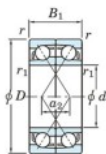

Deep groove ball bearing single row 7324-CDF-FY-JTEKT - 7324-CDF-FY-JTEKT

<https://www.123bearing.eu/bearing-housing/deep-groove-bearing/single-row/7324-cdf-fy-jtekt>

Boundary dimensions

Angular ball bearings Face to face (DF)

Bearing No.	Boundary dimensions(mm)					Basic load ratings(kN)		Fatigue load limit(kN)	factor	Limiting speeds(min-1)
	d	D	B	r1(min)	r1(max)	Cr	Cor	Cu	f0	Grease lub.
7324CDF FY	120	260	110	3	-	538	542	20.3	13.7	3300

PRODUCT FEATURES

Brand	JTEKT
N° Ean13	3616060653437
Inside diameter	120 mm
Outside diameter	260 mm
Thickness	110 mm
Limiting speed	3300 rpm
Dynamic load	538 kN
Static load	542 kN
Packaging	1

contact@123bearing.eu