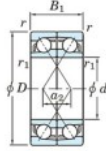

Deep groove ball bearing single row HAR-926-CDF-JTEKT - HAR-926-CDF-JTEKT

<https://www.123bearing.eu/bearing-housing/deep-groove-bearing/single-row/har-926-cdf-jtekt>

Boundary dimensions

(Single row bearings Face to face (DF))

Bearing No.	Boundary dimensions (mm)					Basic load ratings (kN)		Fatigue load factor		Limiting speeds (min ⁻¹)
	d	D	B	r (min)	r1 (min)	C _r	C _{0r}	C _u	f ₀	Grease lub.
HAR926CDF	130	180	48	1.5	-	-	70.3	-	8.8	5400