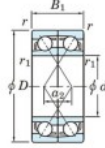

Deep groove ball bearing single row 7026-DF-FY-JTEKT - 7026-DF-FY-JTEKT

<https://www.123bearing.eu/bearing-housing/deep-groove-bearing/single-row/7026-df-fy-jtekt>

Boundary dimensions

499 (all ball bearings Face to face (DF))

Bearing No.	Boundary dimensions(mm)					Basic load ratings(kN)		Fatigue load factor		Limiting speeds(min-1)
	d	D	B	r (mm)	r1 (mm)	Cr	Cor	Cu	f0	Grease lub.
7026DF FY	130	200	66	2	-	238	251	10.5	-	2800

PRODUCT FEATURES