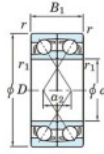

Deep groove ball bearing single row 7226-BDF-FY-JTEKT - 7226-BDF-FY-JTEKT

<https://www.123bearing.eu/bearing-housing/deep-groove-bearing/single-row/7226-bdf-fy-jtekt>

Boundary dimensions

Single row bearings Face to face (DF)

Bearing No.	Boundary dimensions (mm)					Basic load ratings (kN)		Fatigue load factor		Limiting speeds (min ⁻¹)
	d	D	B	r (min)	r1 (min)	C _r	C _{0r}	f ₀	Grease lub.	
7226BDF FY	130	230	80	3	-	360	360	13.9	-	1900

PRODUCT FEATURES

Brand	JTEKT
N° Ean13	3616060653505
Inside diameter	130 mm
Outside diameter	230 mm
Thickness	80 mm
Limiting speed	1900 rpm
Dynamic load	360 kN
Static load	360 kN
Packaging	1

contact@123bearing.eu