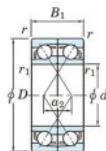

Deep groove ball bearing single row 7226-CDF-FY-JTEKT - 7226-CDF-FY-JTEKT

<https://www.123bearing.eu/bearing-housing/deep-groove-bearing/single-row/7226-cdf-fy-jtekt>

Boundary dimensions

Standard ball bearings Face to face (FF)

Bearing No.	Boundary dimensions (mm)					Basic load ratings (kN)		Fatigue load factor		Limiting speeds (min-1)
	d	D	B	r (mm)	r1 (mm)	Cr	Cor	Cu	f0	Grease lub.
7226CDF FY	130	230	80	3	-	433	428	16,5	14,7	3500

PRODUCT FEATURES

Brand	JTEKT
N° Ean13	3616060653529
Inside diameter	130 mm
Outside diameter	230 mm
Thickness	80 mm
Limiting speed	3500 rpm
Dynamic load	433 kN
Static load	428 kN
Packaging	1

contact@123bearing.eu