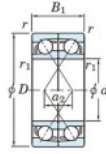

## Deep groove ball bearing single row 7326-BDF-FY-JTEKT - 7326-BDF-FY-JTEKT

<https://www.123bearing.eu/bearing-housing/deep-groove-bearing/single-row/7326-bdf-fy-jtekt>

Boundary dimensions

Single row bearings Face to face (FF)

Bearing No.	Boundary dimensions (mm)					Basic load ratings (kN)		Fatigue load factor		Limiting speeds (min-1)
	d	D	B	r1 (min)	r2 (min)	Cr	Cor	Cu	f0	Grease lub.
7326BDF FY	130	280	116	4	-	507	536	19.4	-	1600

## PRODUCT FEATURES

Brand	JTEKT
N° Ean13	3616060653536
Inside diameter	130 mm
Outside diameter	280 mm
Thickness	116 mm
Limiting speed	1600 rpm
Dynamic load	507 kN
Static load	536 kN
Packaging	1

[contact@123bearing.eu](mailto:contact@123bearing.eu)