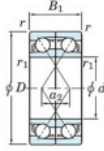

Deep groove ball bearing single row 7326-CDF-FY-JTEKT - 7326-CDF-FY-JTEKT

<https://www.123bearing.eu/bearing-housing/deep-groove-bearing/single-row/7326-cdf-fy-jtekt>

Boundary dimensions

Single ball bearings Face to face (FF)

Bearing No.	Boundary dimensions(mm)					Basic load ratings(kN)		Fatigue load factor		Limiting speeds(min-1)
	d	D	B	r (min)	r1 (min)	C _r	C _{0r}	f ₀	Grease lub.	
7326CDF FY	130	280	116	4	-	597	629	22.7	13.7	3000

PRODUCT FEATURES

Brand	JTEKT
N° Ean13	3616060653543
Inside diameter	130 mm
Outside diameter	280 mm
Thickness	116 mm
Limiting speed	3000 rpm
Dynamic load	597 kN
Static load	629 kN
Packaging	1

contact@123bearing.eu