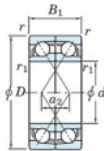

Deep groove ball bearing single row HAR-928-CDF-JTEKT - HAR-928-CDF-JTEKT

<https://www.123bearing.eu/bearing-housing/deep-groove-bearing/single-row/har-928-cdf-jtekt>

Boundary dimensions

Single ball bearings Face to face (FF)

Bearing No.	Boundary dimensions (mm)					Basic load ratings (kN)			Fatigue load factor		Limiting speeds (min ⁻¹)
	d	D	B	r (mm)	r1 (mm)	Cr	Cor	Cu	f0	Grease lub.	
HAR928CDF	140	190	48	1.5	-	-	72.4	-	8.8	5100	

PRODUCT FEATURES

Brand	JTEKT
N° Ean13	3616060653567
Inside diameter	140 mm
Inside diameter	5.512" inch
Outside diameter	190 mm
Outside diameter	7.48" inch
Thickness	48 mm
Thickness	1.89" inch
Static load	72.4 kN
Packaging	1