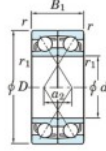

Deep groove ball bearing single row 7028-BDF-FY-JTEKT - 7028-BDF-FY-JTEKT

<https://www.123bearing.eu/bearing-housing/deep-groove-bearing/single-row/7028-bdf-fy-jtekt>

Boundary dimensions

Original ball bearings Face to face (DF)

Bearing No.	Boundary dimensions(mm)					Basic load ratings(kN)		Fatigue load factor		Limiting speeds(min-1)
	d	D	B	r1(min)	r1(max)	Cr	C0r	C0r	f0	
7028BDF FY	140	210	66	2	-	217	237	9.25	-	2000

PRODUCT FEATURES