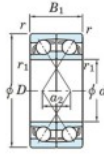

Deep groove ball bearing single row 7228-BDF-FY-JTEKT - 7228-BDF-FY-JTEKT

<https://www.123bearing.eu/bearing-housing/deep-groove-bearing/single-row/7228-bdf-fy-jtekt>

Boundary dimensions

Single row bearings Face to face (FF)

Bearing No.	Boundary dimensions (mm)					Basic load ratings (kN)		Fatigue load limit (kN)	factor	Limiting speeds (min-1)
	d	D	B	r (mm)	r1 (mm)	Cr	Cor			
7228BDF FY	140	250	84	3	-	401	426	15,7	-	1700

PRODUCT FEATURES