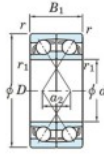

## Deep groove ball bearing single row 7228-BDF-FY-JTEKT - 7228-BDF-FY-JTEKT

<https://www.123bearing.eu/bearing-housing/deep-groove-bearing/single-row/7228-bdf-fy-jtekt>

Boundary dimensions

Single row bearings Face to face (FF)

| Bearing No. | Boundary dimensions (mm) |     |    |        |         | Basic load ratings (kN) |     | Fatigue load limit (kN) | factor | Limiting speeds (min <sup>-1</sup> ) |
|-------------|--------------------------|-----|----|--------|---------|-------------------------|-----|-------------------------|--------|--------------------------------------|
|             | d                        | D   | B  | r (mm) | r1 (mm) | Cr                      | Cor | C0                      | f0     | Grease lub.                          |
| 7228BDF FY  | 140                      | 250 | 84 | 3      | -       | 401                     | 426 | 15,7                    | -      | 1700                                 |

## PRODUCT FEATURES

|                  |               |
|------------------|---------------|
| Brand            | JTEKT         |
| N° Ean13         | 3616060653628 |
| Inside diameter  | 140 mm        |
| Outside diameter | 250 mm        |
| Thickness        | 84 mm         |
| Limiting speed   | 1700 rpm      |
| Dynamic load     | 401 kN        |
| Static load      | 426 kN        |
| Packaging        | 1             |