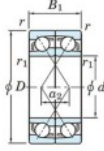

## Deep groove ball bearing single row 7228-CDF-FY-JTEKT - 7228-CDF-FY-JTEKT

<https://www.123bearing.eu/bearing-housing/deep-groove-bearing/single-row/7228-cdf-fy-jtekt>

Boundary dimensions

Angular ball bearings Face to face (DF)

Bearing No.	Boundary dimensions(mm)					Basic load ratings(kN)		Fatigue load factor		Limiting speeds(min-1)
	d	D	B	r1(min)	r1(max)	Cr	Cor	Cu	f0	Grease lub.
7228CDF FY	140	250	84	3	-	483	508	18.8	14.8	3200

## PRODUCT FEATURES

Brand	JTEKT
N° Ean13	3616060653642
Inside diameter	140 mm
Outside diameter	250 mm
Thickness	84 mm
Limiting speed	3200 rpm
Dynamic load	483 kN
Static load	508 kN
Packaging	1

[contact@123bearing.eu](mailto:contact@123bearing.eu)