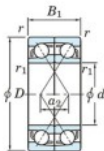

Deep groove ball bearing single row 7930-CDF-FY-JTEKT - 7930-CDF-FY-JTEKT

<https://www.123bearing.eu/bearing-housing/deep-groove-bearing/single-row/7930-cdf-fy-jtekt>

Boundary dimensions

For shaft and bearings Face to face (FF)

Bearing No.	Boundary dimensions(mm)					Basic load ratings(kN)		Fatigue load factor		Limiting speeds(min-1)
	d	D	B	r1(min)	r1(max)	Cr	C0r	fu	f0	Grease lub.
7930CDF FY	150	210	56	2	-	241	263	10.9	16.3	3700

PRODUCT FEATURES

Brand	JTEKT
N° Ean13	3616060653697
Inside diameter	150 mm
Inside diameter	5.906" inch
Outside diameter	210 mm
Outside diameter	8.268" inch
Thickness	56 mm
Thickness	2.205" inch
Limiting speed	3700 rpm
Dynamic load	241 kN
Static load	263 kN
Packaging	1