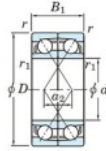

## Deep groove ball bearing single row 7030-BDF-FY-JTEKT - 7030-BDF-FY-JTEKT

<https://www.123bearing.eu/bearing-housing/deep-groove-bearing/single-row/7030-bdf-fy-jtekt>

Boundary dimensions

Single ball bearings Face to face (FF)

Bearing No.	Boundary dimensions (mm)					Basic load ratings (kN)		Fatigue load factor		Limiting speeds (min <sup>-1</sup> )
	d	D	B	r (min)	r1 (min)	Cr	Cor	Cu	f0	Grease lub.
7030BDF FY	150	225	70	2.1	-	249	275	10.4	-	1800

### PRODUCT FEATURES

Brand	JTEKT
N° Ean13	3616060653710
Inside diameter	150 mm
Outside diameter	225 mm
Thickness	70 mm
Limiting speed	1800 rpm
Dynamic load	249 kN
Static load	275 kN
Packaging	1

[contact@123bearing.eu](mailto:contact@123bearing.eu)