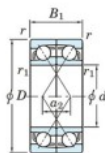

Deep groove ball bearing single row 7030-DF-FY-JTEKT - 7030-DF-FY-JTEKT

<https://www.123bearing.eu/bearing-housing/deep-groove-bearing/single-row/7030-df-fy-jtekt>

Boundary dimensions

Single row bearings Face to face (FF)

Bearing No.	Boundary dimensions(mm)					Basic load ratings(kN)		Fatigue load factor		Limiting speeds(min-1)
	d	D	B	r1(min)	r1(max)	Cr	Cor	Cu	f0	Grease lub.
7030DF FY	150	225	70	2.1	-	278	308	11.9	-	2400

PRODUCT FEATURES

Brand	JTEKT
N° Ean13	3616060653727
Inside diameter	150 mm
Outside diameter	225 mm
Thickness	70 mm
Limiting speed	2400 rpm
Dynamic load	278 kN
Static load	308 kN
Packaging	1

contact@123bearing.eu