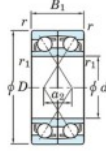

Deep groove ball bearing single row 7230-BDF-FY-JTEKT - 7230-BDF-FY-JTEKT

<https://www.123bearing.eu/bearing-housing/deep-groove-bearing/single-row/7230-bdf-fy-jtekt>

Boundary dimensions

Single ball bearings Face to face (FF)

Bearing No.	Boundary dimensions(mm)					Basic load ratings(kN)		Fatigue load factor		Limiting speeds(min-1)
	d	D	B	r1(min)	r1(max)	Cr	Cor	Cu	f0	Grease lub.
7230BDF FY	150	270	90	3	-	456	509	18.1	-	1600

PRODUCT FEATURES

Brand	JTEKT
N° Ean13	3616060653741
Inside diameter	150 mm
Inside diameter	5.906" inch
Outside diameter	270 mm
Outside diameter	10.63" inch
Thickness	90 mm
Thickness	3.543" inch
Limiting speed	1600 rpm
Dynamic load	456 kN
Static load	509 kN
Packaging	1