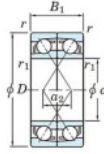

## Deep groove ball bearing single row 7330-BDF-FY-JTEKT - 7330-BDF-FY-JTEKT

<https://www.123bearing.eu/bearing-housing/deep-groove-bearing/single-row/7330-bdf-fy-jtekt>

Boundary dimensions

Single ball bearings Face to face (FF)

Bearing No.	Boundary dimensions(mm)					Basic load ratings(kN)		Fatigue load factor		Limiting speeds(min-1)
	d	D	B	r1(min)	r1(max)	Cr	Cor	Cu	f0	Grease lub.
7330BDF FY	150	320	130	4	-	645	760	25.6	-	1400

## PRODUCT FEATURES

Brand	JTEKT
N° Ean13	3616060653772
Inside diameter	150 mm
Outside diameter	320 mm
Thickness	130 mm
Limiting speed	1400 rpm
Dynamic load	645 kN
Static load	760 kN
Packaging	1

[contact@123bearing.eu](mailto:contact@123bearing.eu)