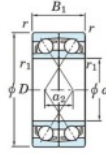

Deep groove ball bearing single row 7330-DF-FY-JTEKT - 7330-DF-FY-JTEKT

<https://www.123bearing.eu/bearing-housing/deep-groove-bearing/single-row/7330-df-fy-jtekt>

Boundary dimensions

Single ball bearings Face to face (DF)

Bearing No.	Boundary dimensions(mm)					Basic load ratings(kN)		Fatigue load factor		Limiting speeds(min-1)
	d	D	B	r1(min)	r1(max)	Cr	C0r	Ca	f0	Grease lub.
7330DF FY	150	320	130	4	-	706	829	27.9	-	1900

PRODUCT FEATURES

Brand	JTEKT
N° Ean13	3616060653789
Inside diameter	150 mm
Outside diameter	320 mm
Thickness	130 mm
Limiting speed	1900 rpm
Dynamic load	706 kN
Static load	829 kN
Packaging	1

contact@123bearing.eu