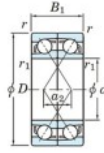

## Deep groove ball bearing single row 7330-CDF-FY-JTEKT - 7330-CDF-FY-JTEKT

<https://www.123bearing.eu/bearing-housing/deep-groove-bearing/single-row/7330-cdf-fy-jtekt>

Boundary dimensions

Single Ball Bearings Face to face (DF)

Bearing No.	Boundary dimensions(mm)					Basic load ratings(kN)		Fatigue load limit(kN)		Limiting speeds(min-1)
	d	D	B	r1(min)	r1(max)	Cr	Co*	C0	f0	
7330CDF FY	150	320	130	4	-	760	891	30	13.7	2600

## PRODUCT FEATURES

Brand	JTEKT
N° Ean13	3616060653796
Inside diameter	150 mm
Inside diameter	5.906" inch
Outside diameter	320 mm
Outside diameter	12.598" inch
Thickness	130 mm
Thickness	5.118" inch
Limiting speed	2600 rpm
Dynamic load	760 kN
Static load	891 kN
Packaging	1