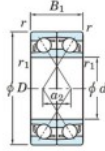

Deep groove ball bearing single row 7932-CDF-FY-JTEKT - 7932-CDF-FY-JTEKT

<https://www.123bearing.eu/bearing-housing/deep-groove-bearing/single-row/7932-cdf-fy-jtekt>

Boundary dimensions

Angular ball bearings Face to face (DF)

Bearing No.	Boundary dimensions(mm)					Basic load ratings(kN)		Fatigue load factor		Limiting speeds(min-1)
	d	D	B	r (mm)	r1 (mm)	Cr	C0r	Cu	f0	Grease lub.
7932CDF FY	160	220	56	2	-	245	289	10.9	16.5	3500