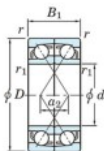

## Deep groove ball bearing single row 7232-DF-FY-JTEKT - 7232-DF-FY-JTEKT

<https://www.123bearing.eu/bearing-housing/deep-groove-bearing/single-row/7232-df-fy-jtekt>

Boundary dimensions

Angular ball bearings Face to face (DF)

Bearing No.	Boundary dimensions(mm)					Basic load ratings(kN)		Fatigue load limit(kN)	factor	Limiting speeds(min-1)
	d	D	B	r1(min)	r1(max)	C <sub>r</sub>	C <sub>0r</sub>	C <sub>u</sub>	f <sub>0</sub>	Grease Lub.
7232DF FY	160	290	96	3	-	468	525	18.1	-	2000

## PRODUCT FEATURES

Brand	JTEKT
N° Ean13	3616060653864
Inside diameter	160 mm
Inside diameter	6.299" inch
Outside diameter	290 mm
Outside diameter	11.417" inch
Thickness	96 mm
Thickness	3.78" inch
Limiting speed	2000 rpm
Dynamic load	468 kN
Static load	525 kN
Packaging	1