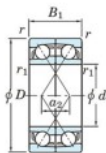

## Deep groove ball bearing single row 7232-BDF-FY-JTEKT - 7232-BDF-FY-JTEKT

<https://www.123bearing.eu/bearing-housing/deep-groove-bearing/single-row/7232-bdf-fy-jtekt>

Boundary dimensions

Single row bearings Face to face (FF)

Bearing No.	Boundary dimensions (mm)					Basic load ratings (kN)		Fatigue load limit (kN) C <sub>0</sub>	factor f <sub>0</sub>	Limiting speeds (min <sup>-1</sup> ) Grease lub.
	d	D	B	r (min)	r1 (min)	C <sub>r</sub>	C <sub>0r</sub>			
7232BDF FY	160	290	96	3	-	482	557	19.2	-	1500

### PRODUCT FEATURES

Brand	JTEKT
N° Ean13	3616060653871
Inside diameter	160 mm
Inside diameter	6.299" inch
Outside diameter	290 mm
Outside diameter	11.417" inch
Thickness	96 mm
Thickness	3.78" inch
Limiting speed	1500 rpm
Dynamic load	482 kN
Static load	557 kN
Packaging	1