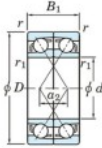

Deep groove ball bearing single row 7232-CDF-FY-JTEKT - 7232-CDF-FY-JTEKT

<https://www.123bearing.eu/bearing-housing/deep-groove-bearing/single-row/7232-cdf-fy-jtekt>

Boundary dimensions

Angular bearings Face to face (FF)

Bearing No.	Boundary dimensions(mm)					Basic load ratings(kN)		Fatigue load factor		Limiting speeds(min-1)
	d	D	B	r1(min)	r1(max)	Cr	C0r	Ca	f0	Grease Lub.
7232CDF FY	160	290	96	3	-	511	665	19.7	15.2	2700

PRODUCT FEATURES

Brand	JTEKT
N° Ean13	3616060653888
Inside diameter	160 mm
Outside diameter	290 mm
Thickness	96 mm
Limiting speed	2700 rpm
Dynamic load	511 kN
Static load	665 kN
Packaging	1

contact@123bearing.eu