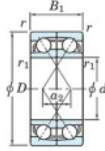

## Deep groove ball bearing single row 7332-DF-FY-JTEKT - 7332-DF-FY-JTEKT

<https://www.123bearing.eu/bearing-housing/deep-groove-bearing/single-row/7332-df-fy-jtekt>

Boundary dimensions

Angular ball bearings Face to face (DF)

Bearing No.	Boundary dimensions(mm)						Basic load ratings(kN)		Fatigue load limit(kN)	factor	Limiting speeds(min-1)
	d	D	B	r1(mm)	r2(mm)	r3(mm)	C <sub>r</sub>	C <sub>0r</sub>	C <sub>u</sub>	f <sub>0</sub>	Grease lub.
7332DF FY	160	340	136	4	-	-	741	909	29.7	-	1700

### PRODUCT FEATURES

Brand	JTEKT
N° Ean13	3616060653901
Inside diameter	160 mm
Outside diameter	340 mm
Thickness	136 mm
Limiting speed	1700 rpm
Dynamic load	741 kN
Static load	909 kN
Packaging	1

[contact@123bearing.eu](mailto:contact@123bearing.eu)