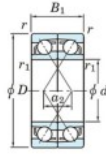

Deep groove ball bearing single row HAR-934-CDF-JTEKT - HAR-934-CDF-JTEKT

<https://www.123bearing.eu/bearing-housing/deep-groove-bearing/single-row/har-934-cdf-jtekt>

Boundary dimensions

Single ball bearings Face to face (FF)

Bearing No.	Boundary dimensions (mm)					Basic load ratings (kN)		Fatigue load limit (kN)		Limiting speeds (min-1)
	d	D	B	r (min)	r1 (min)	Cr	Cor	C0	F0	
HAR934CDF	170	230	56	2	-	-	110	-	8.8	4000

PRODUCT FEATURES