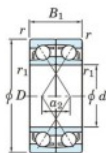

## Deep groove ball bearing single row 7934-CDF-FY-JTEKT - 7934-CDF-FY-JTEKT

<https://www.123bearing.eu/bearing-housing/deep-groove-bearing/single-row/7934-cdf-fy-jtekt>

Boundary dimensions

Single ball bearings Face to face (FF)

Bearing No.	Boundary dimensions(mm)					Basic load ratings(kN)		Fatigue load factor		Limiting speeds(min-1)
	d	D	B	r1(min)	r1(max)	Cr	Cor	C0	f0	Grease lub.
7934CDF FY	170	230	56	2	-	255	302	11.5	16.6	3100

### PRODUCT FEATURES

Brand	JTEKT
N° Ean13	3616060653932
Inside diameter	170 mm
Inside diameter	6.693" inch
Outside diameter	230 mm
Outside diameter	9.055" inch
Thickness	56 mm
Thickness	2.205" inch
Limiting speed	3100 rpm
Dynamic load	255 kN
Static load	302 kN
Packaging	1