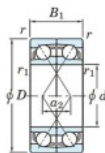

Deep groove ball bearing single row HAR-034-CDF-JTEKT - HAR-034-CDF-JTEKT

<https://www.123bearing.eu/bearing-housing/deep-groove-bearing/single-row/har-034-cdf-jtekt>

Boundary dimensions

4 balls ball bearings Face to face (DF)

Bearing No.	Boundary dimensions(mm)					Basic load ratings(kN)		Fatigue load factor		Limiting speeds(min-1)
	d	D	B	r1(min)	r1(max)	Cr	C0r	C0	f0	Grease lub.
HAR034CDF	170	260	84	2.1	-	-	173	-	8.5	3700

PRODUCT FEATURES