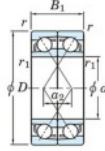

## Deep groove ball bearing single row 7034-BDF-FY-JTEKT - 7034-BDF-FY-JTEKT

<https://www.123bearing.eu/bearing-housing/deep-groove-bearing/single-row/7034-bdf-fy-jtekt>

Boundary dimensions

Single Ball Bearings Face to face (FF)

Bearing No.	Boundary dimensions(mm)					Basic load ratings(kN)		Fatigue load limit(kN)		Factor	Limiting speeds(min-1)
	d	D	B	r1(min)	r1(max)	Cr	Cor	C0	F0		
7034BDF FY	170	260	84	2.1	-	338	386	13.8	-	-	1600

## PRODUCT FEATURES

Brand	JTEKT
N° Ean13	3616060653956
Inside diameter	170 mm
Outside diameter	260 mm
Thickness	84 mm
Limiting speed	1600 rpm
Dynamic load	338 kN
Static load	386 kN
Packaging	1

[contact@123bearing.eu](mailto:contact@123bearing.eu)