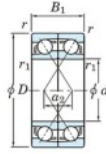

Deep groove ball bearing single row 7034-CDF-FY-JTEKT - 7034-CDF-FY-JTEKT

<https://www.123bearing.eu/bearing-housing/deep-groove-bearing/single-row/7034-cdf-fy-jtekt>

Boundary dimensions

Single ball bearings Face to face (FF)

Bearing No.	Boundary dimensions(mm)					Basic load ratings(kN)		Fatigue load factor		Limiting speeds(min-1)
	d	D	B	r1(min)	r1(max)	Cr	Cor	ff	f0	Grease lub.
7034CDF FY	170	260	84	2.1	-	415	469	17.9	15.9	2900

PRODUCT FEATURES

Brand	JTEKT
N° Ean13	3616060653970
Inside diameter	170 mm
Inside diameter	6.693" inch
Outside diameter	260 mm
Outside diameter	10.236" inch
Thickness	84 mm
Thickness	3.307" inch
Limiting speed	2900 rpm
Dynamic load	415 kN
Static load	469 kN
Packaging	1