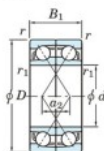

Deep groove ball bearing single row 7234-DF-FY-JTEKT - 7234-DF-FY-JTEKT

<https://www.123bearing.eu/bearing-housing/deep-groove-bearing/single-row/7234-df-fy-jtekt>

Boundary dimensions

Angular ball bearings Face to face (DF)

Bearing No.	Boundary dimensions(mm)					Basic load ratings(kN)		Fatigue load factor		Limiting speeds(min-1)
	d	D	B	r1(min)	r1(max)	Cr	Cor	f0		Grease Lub
7234DF FY	170	310	104	4	-	552	661	22	-	1800

PRODUCT FEATURES

Brand	JTEKT
N° Ean13	3616060653994
Inside diameter	170 mm
Outside diameter	310 mm
Thickness	104 mm
Limiting speed	1800 rpm
Dynamic load	552 kN
Static load	661 kN
Packaging	1

contact@123bearing.eu

+33 359 36 04 90