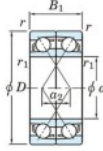

Deep groove ball bearing single row 7234-CDF-FY-JTEKT - 7234-CDF-FY-JTEKT

<https://www.123bearing.eu/bearing-housing/deep-groove-bearing/single-row/7234-cdf-fy-jtekt>

Boundary dimensions

Single ball bearings Face to face (FF)

Bearing No.	Boundary dimensions(mm)						Basic load ratings(kN)		Fatigue load factor		Limiting speeds(min-1)
	d	D	B	r1(min)	r2(min)	Cr	C0r	f0	f0	Grease lub.	
7234CDF FY	170	310	104	4	-	603	719	24	15.1	2500	

PRODUCT FEATURES

Brand	JTEKT
N° Ean13	3616060654007
Inside diameter	170 mm
Outside diameter	310 mm
Thickness	104 mm
Limiting speed	2500 rpm
Dynamic load	603 kN
Static load	719 kN
Packaging	1

contact@123bearing.eu