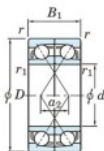

## Deep groove ball bearing single row 7334-CDF-FY-JTEKT - 7334-CDF-FY-JTEKT

<https://www.123bearing.eu/bearing-housing/deep-groove-bearing/single-row/7334-cdf-fy-jtekt>

Boundary dimensions

Angular ball bearings Face to face (DF)

Bearing No.	Boundary dimensions(mm)					Basic load ratings(kN)		Fatigue load factor		Limiting speeds(min-1)
	d	D	B	r1(min)	r2(min)	Cr	Cor	f0	f0	Grease lub.
7334CDF FY	170	360	144	4	-	849	1040	33.1	13.8	2200

## PRODUCT FEATURES

Brand	JTEKT
N° Ean13	3616060654045
Inside diameter	170 mm
Outside diameter	360 mm
Thickness	144 mm
Limiting speed	2200 rpm
Dynamic load	849 kN
Static load	1040 kN
Packaging	1

[contact@123bearing.eu](mailto:contact@123bearing.eu)