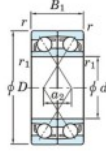

Deep groove ball bearing single row 7036-BDF-FY-JTEKT - 7036-BDF-FY-JTEKT

<https://www.123bearing.eu/bearing-housing/deep-groove-bearing/single-row/7036-bdf-fy-jtekt>

Boundary dimensions

Multiple ball bearings Face to face (DF)

Bearing No.	Boundary dimensions (mm)						Basic load ratings (kN)		Fatigue load factor		Limiting speeds (min-1)
	d	D	B	r (min)	r1 (min)	C _r	C _{0r}	f ₀	f ₁	Grease Lub.	
7036BDF FY	180	280	92	2.1	-	385	457	15.9	-	1400	

PRODUCT FEATURES

Brand	JTEKT
N° Ean13	3616060654069
Inside diameter	180 mm
Outside diameter	280 mm
Thickness	92 mm
Limiting speed	1400 rpm
Dynamic load	385 kN
Static load	457 kN
Packaging	1

contact@123bearing.eu