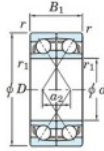

## Deep groove ball bearing single row 7036-CDF-FY-JTEKT - 7036-CDF-FY-JTEKT

<https://www.123bearing.eu/bearing-housing/deep-groove-bearing/single-row/7036-cdf-fy-jtekt>

Boundary dimensions

Single ball bearings Face to face (FF)

Bearing No.	Boundary dimensions(mm)					Basic load ratings(kN)		Fatigue load factor		Limiting speeds(min-1)
	d	D	B	r1(min)	r1(max)	Cr	Cor	Cu	f0	Grease lub.
7036CDF FY	180	280	92	2.1	-	473	553	20.7	15.7	2600

## PRODUCT FEATURES

Brand	JTEKT
N° Ean13	3616060654083
Inside diameter	180 mm
Inside diameter	7.087" inch
Outside diameter	280 mm
Outside diameter	11.024" inch
Thickness	92 mm
Thickness	3.622" inch
Limiting speed	2600 rpm
Dynamic load	473 kN
Static load	553 kN
Packaging	1