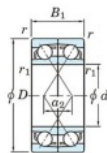

Deep groove ball bearing single row 7236-BDF-FY-JTEKT - 7236-BDF-FY-JTEKT

<https://www.123bearing.eu/bearing-housing/deep-groove-bearing/single-row/7236-bdf-fy-jtekt>

Boundary dimensions

Single row bearings Face to face (FF)

Bearing No.	Boundary dimensions (mm)					Basic load ratings (kN)		Fatigue load limit (kN)	factor	Limiting speeds (min-1)
	d	D	B	r (min)	r1 (min)	Cr	Cor	C0r	f0	Grease lub.
7236BDF FY	180	320	104	4	-	538	657	21.5	-	1300

PRODUCT FEATURES

Brand	JTEKT
N° Ean13	3616060654090
Inside diameter	180 mm
Inside diameter	7.087" inch
Outside diameter	320 mm
Outside diameter	12.598" inch
Thickness	104 mm
Thickness	4.094" inch
Limiting speed	1300 rpm
Dynamic load	538 kN
Static load	657 kN
Packaging	1