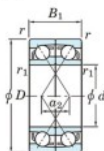

Deep groove ball bearing single row 7236-DF-FY-JTEKT - 7236-DF-FY-JTEKT

<https://www.123bearing.eu/bearing-housing/deep-groove-bearing/single-row/7236-df-fy-jtekt>

Boundary dimensions

Regular ball bearings Face to face (DF)

Bearing No.	Boundary dimensions (mm)					Basic load ratings (kN)		Fatigue load factor		Limiting speeds (min-1)
	d	D	B	r1 (min)	r2 (min)	Cr	C0r	fs	f0	Grease lub.
7236DF FY	180	320	104	4	-	596	724	23.7	-	1700

PRODUCT FEATURES

Brand	JTEKT
N° Ean13	3616060654106
Inside diameter	180 mm
Inside diameter	7.087" inch
Outside diameter	320 mm
Outside diameter	12.598" inch
Thickness	104 mm
Thickness	4.094" inch
Limiting speed	1700 rpm
Dynamic load	596 kN
Static load	724 kN
Packaging	1