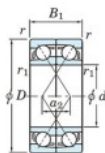

Deep groove ball bearing single row 7236-CDF-FY-JTEKT - 7236-CDF-FY-JTEKT

<https://www.123bearing.eu/bearing-housing/deep-groove-bearing/single-row/7236-cdf-fy-jtekt>

Boundary dimensions

Single row bearings Face to face (FF)

Bearing No.	Boundary dimensions(mm)					Basic load ratings(kN)		Fatigue load factor		Limiting speeds(min-1)
	d	D	B	r1(min)	r1(max)	Cr	C0r	C0a	P0	Grease lub.
7236CDF FY	180	320	104	4	-	650	786	25,7	14,9	2400

PRODUCT FEATURES

Brand	JTEKT
N° Ean13	3616060654113
Inside diameter	180 mm
Outside diameter	320 mm
Thickness	104 mm
Limiting speed	2400 rpm
Dynamic load	650 kN
Static load	786 kN
Packaging	1

contact@123bearing.eu