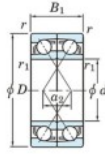

## Deep groove ball bearing single row 7336-DF-FY-JTEKT - 7336-DF-FY-JTEKT

<https://www.123bearing.eu/bearing-housing/deep-groove-bearing/single-row/7336-df-fy-jtekt>

Boundary dimensions

4 balls ball bearings Face to face (DF)

Bearing No.	Boundary dimensions(mm)						Basic load ratings(kN)		Fatigue load limit(kN)	factor	Limiting speeds(min-1)
	d	D	B	r1(min)	r1(max)	Cr	Cor	Cu	f0	Grease lub.	
7336DF FY	180	380	150	4	-	831	1070	33	-	1500	

## PRODUCT FEATURES

Brand	JTEKT
N° Ean13	3616060654137
Inside diameter	180 mm
Inside diameter	7.087" inch
Outside diameter	380 mm
Outside diameter	14.961" inch
Thickness	150 mm
Thickness	5.906" inch
Limiting speed	1500 rpm
Dynamic load	831 kN
Static load	1070 kN
Packaging	1